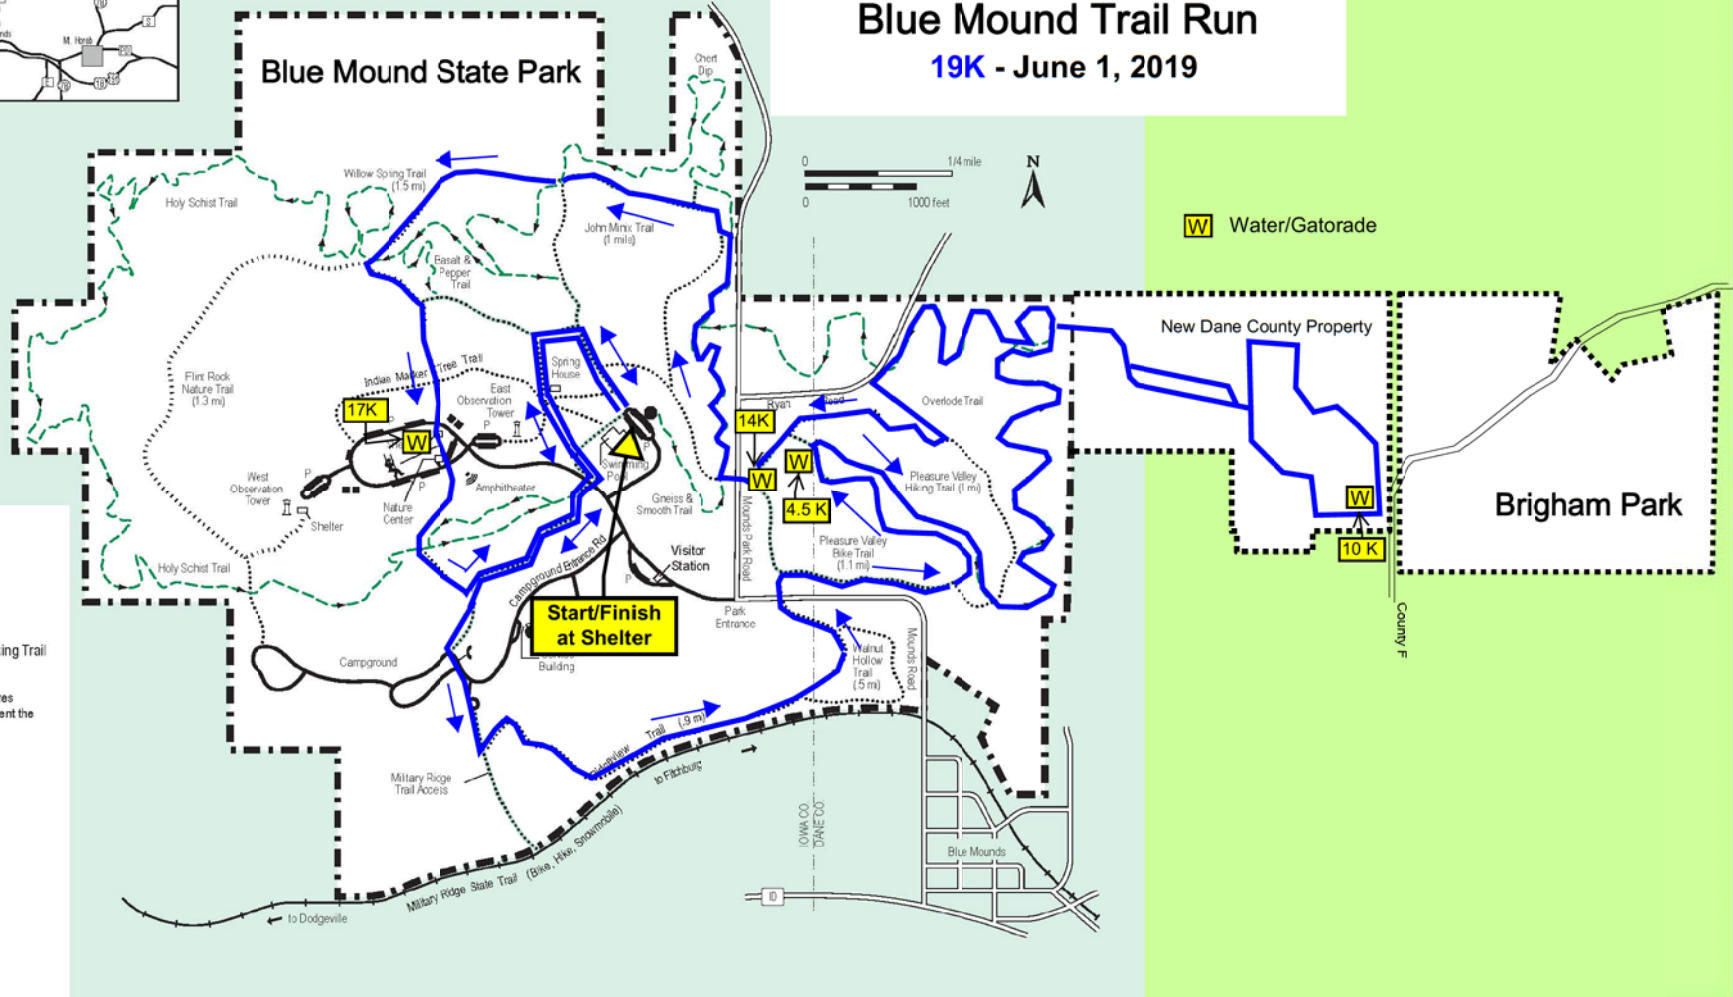

Blue Mound Trail Run

19K - June 1, 2019

W Water/Gatorade

- Park Boundary
- Hiking Trail (unsurfaced)
- Biking/Hiking Trail
- WORBA Single Track Biking Trail
- Mountain Bike Trailhead
Eike Wash—Please wash tires BEFORE riding to help prevent the spread of invasive plants.
- Nature Trail
- ☎ Telephone
- Drinking Fountains
- P Parking
- Building
- Pit Toilets

Brigham Park

New Dane County Property

Start/Finish at Shelter